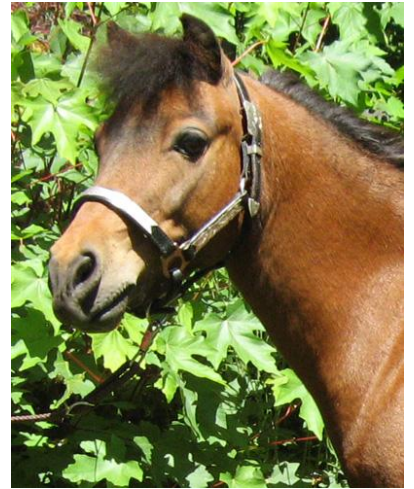

Mocha (Shadow Run Midnight Mocha Express). 2000 36" bay AMHR mare sired by multi AMHR National Champion Mountain Meadows D's American Express. Mocha's dam is a national top ten. Mocha is a great mom, produces gorgeous babies, and is just a sweetheart. Plus she has great conformation and lovely movement. She was trained to drive and shown by Syndi Kanzler. See my website for photos of her beautiful parents and babies. \$1900.

Fanci (HNF's Lil Fanta C). 1998 35" chestnut pinto AMHR mare out of two A size minis. Negative for the silver gene. Fanci is a good mother but she is protective of her foal for the first 6 weeks and should either be in a hands-off pasture situation or handled by someone with experience when she has a foal. She's easy to handle without a baby. She also moves well and would be a nice driving horse. \$700 obo.